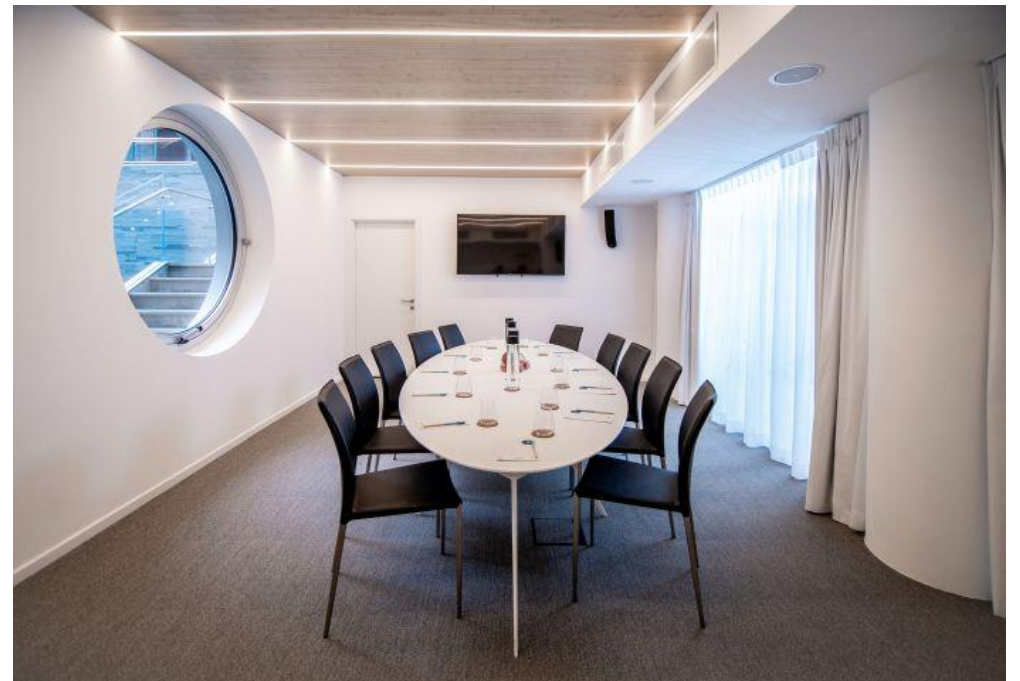

A woman with dark curly hair, wearing a long, bright orange coat and light pink boots, stands in profile against a vibrant blue wall. She is holding a small, square, light-colored handbag with a circular emblem. The scene is set on a cobblestone path. The background is a solid, textured blue wall that extends to the horizon. The sky is a pale, clear blue. A white wavy line and a white circle are overlaid on the image, highlighting the handbag and the overall aesthetic.

INNSiDE by Meliá Milano Torre GalFa

Innside, Studio e Loft Rooms

INNSiDE by Meliã Milano Torre GalFa

Meeting Rooms

4 Meeting rooms:

Meeting Room 1: 32 smq, 20 pax theatre style

Meeting Room 2: 63 sqm, Big Idea Space

Meeting Room 3: 27 sqm, 10 pax boardroom style

Meeting Room 4: 60 sqm, 40 pax theatre style

INNSiDE by Meliã Milano Torre GalFa

Meeting Rooms

INNSIDE by Meliã Milano Torre GalFa

INFIT

1. Jog Forma
2. Synchro Forma
3. Unica
4. Panca Regolabile Element
5. Manubri Gommati
6. Group Cycle
7. Tappetini Stretching
8. Wellness Ball