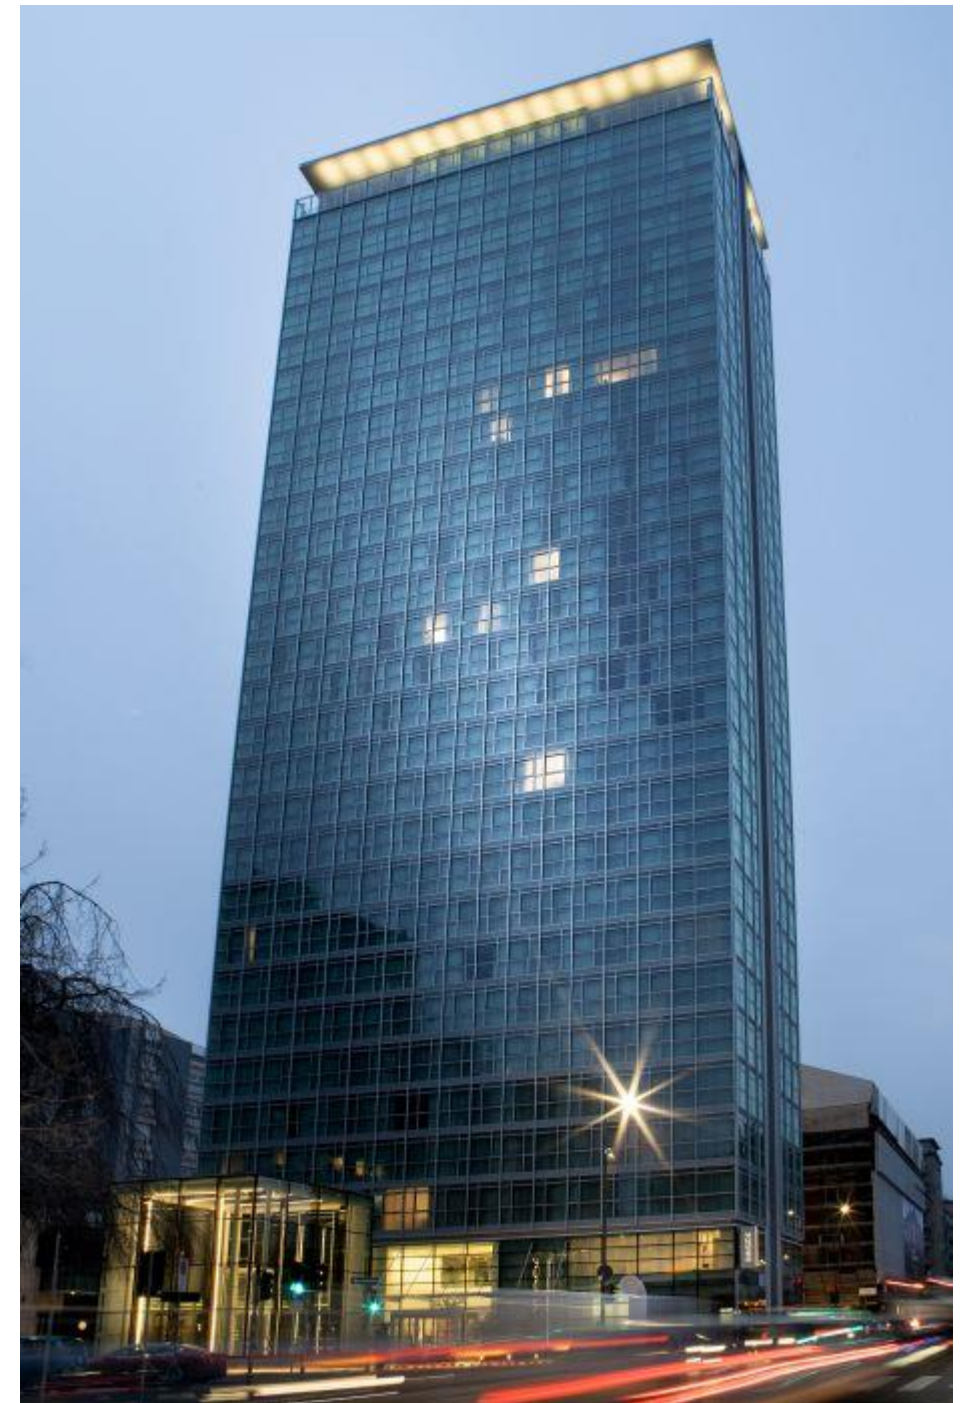

A woman with dark curly hair, wearing a long, bright orange coat and light pink boots, stands in profile against a vibrant blue wall. She is holding a small, square, light-colored handbag with a circular emblem. The scene is set on a cobblestone path. The background is a solid, textured blue wall that extends to the horizon. The sky is a pale, clear blue. A white wavy line and a white circle are overlaid on the image, highlighting the handbag and the overall aesthetic.

INNSiDE by Meliã
Milano Torre GalFa.

INNSiDE
BY MELIÃ

INNSiDE by Meliã Milano Torre GalFa

Torre GalFa The Hotel

- **145 Room Keys**
- **Restaurant and Bar**
- **Panoramic Gym** on 1st floor with **E-fitness virtual lessons**
- Parking spaces. Entrance from via Alfredo Campanini
- Entrance address: Via Gustavo Fara 41, 20124 Milano