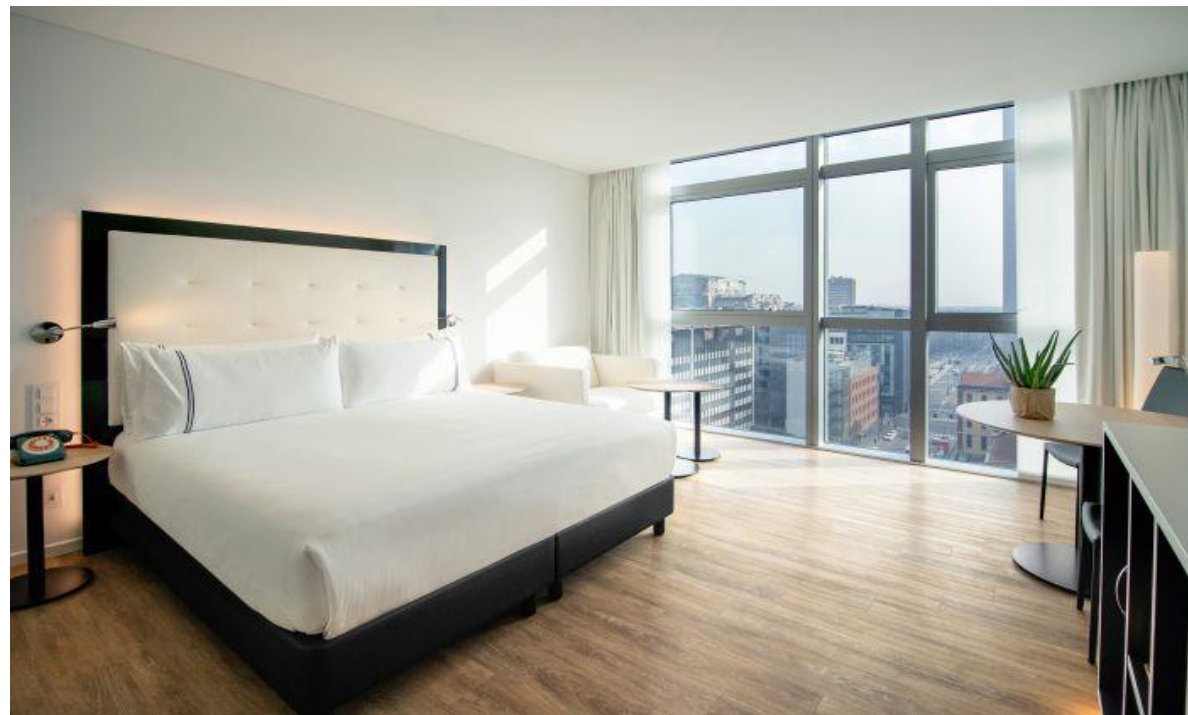

INNSiDE by Meliá Milano Torre GalFa

Innside, Studio e Loft Rooms