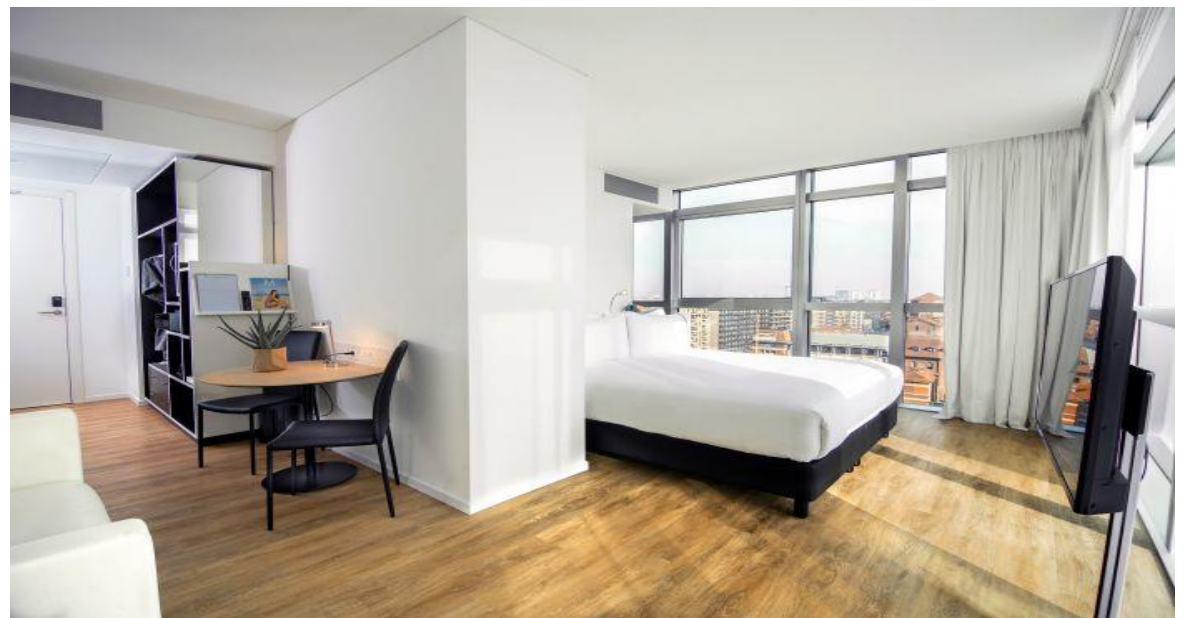

INNSiDE by Meliá Milano Torre GalFa

Innside, Studio e Loft Rooms